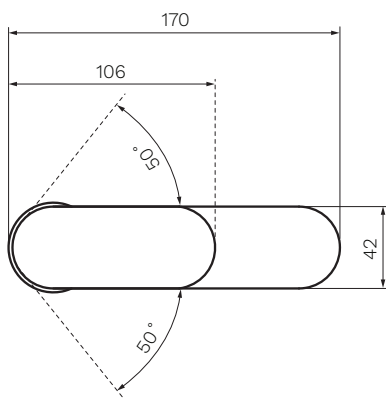

## ABC II Basin Mixer

**Product Code: HA2.01-1H.XX**

(see colour codes below)

The ABC II collection of bathroom and kitchen tapware combines strong styling and solid construction. ABC II is available in several, highly durable special finishes.

Polished  
Chrome

Matt  
Black

Brushed  
Nickel

Brushed  
Brass

Fucile

**Colour & Finish** — Chrome Polished, Black Matt (02), Brushed Nickel (41),  
Brushed Brass (46), Fucile (50)

**Material** — Brass

**W x D x H** — ø46 x 170 x 145mm

**Operation** — Tilt and Turn

**Outlet Type** — 126mm Reach. Angle of Flow adjustable

**Application** — Basin

**WELS** — 6 STAR 4.0L/min Flow

**Warranty** — 15 Years (Conditions Apply)

PARISI