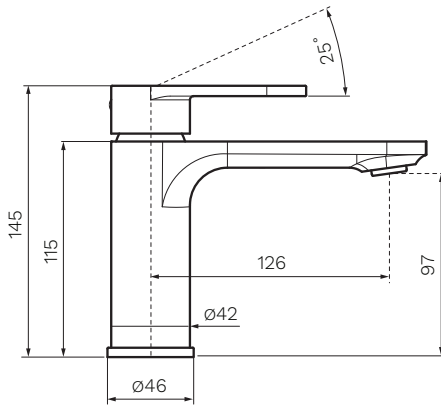

## ABC II Basin Mixer

**Product Code: HA2.01-1H.XX**

(see colour codes below)

The ABC II collection of bathroom and kitchen tapware combines strong styling and solid construction. ABC II is available in several, highly durable special finishes.

Polished  
Chrome

Matt  
Black

Brushed  
Nickel

Brushed  
Brass

Fucile

**Colour & Finish** — Chrome Polished, Black Matt (02), Brushed Nickel (41),  
Brushed Brass (46), Fucile (50)

**Material** — Brass

**W x D x H** — ø46 x 170 x 145mm

**Operation** — Tilt and Turn

**Outlet Type** — 126mm Reach. Angle of Flow adjustable

**Application** — Basin

**WELS** — 6 STAR 4.0L/min Flow

**Warranty** — 15 Years (Conditions Apply)

PARISI